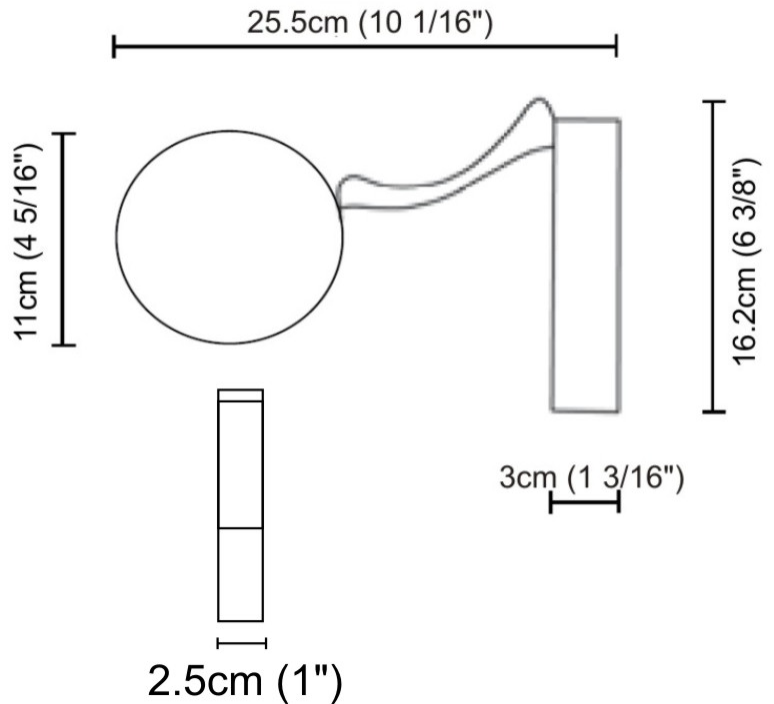

DO NOT DISTURB SURFACE

D133027-

base number Finish
Options

1. To build a product code in our configurator select the specify button on the base model # product page
2. To build a manual product code on this datasheet choose from the options listed below in blue font and add the suffix to the base model #

GENERAL

Series: Do Not Disturb
Partner: Knikerboker
Division: Design
Installation: Surface
Product Type: Wall Surface
Mounting Location: Wall
Light Distribution: Direct / Indirect

PHYSICAL

Shape: Round
Diameter (mm): 110
Diameter (in): 4 3/16
Length (mm): 30
Length (in): 1 3/16
Width (mm): 25
Width (in): 1
Height (mm): 162
Height (in): 6 3/8
Extension (mm): 255
Extension (in): 10 1/16
Diffuser: Opal
Fixture Finish: [EWH](#) / [EBK](#) / [MAN](#) / [COF](#) / [PRD](#) / [SLF](#) / [GLF](#) / [CLF](#) / [BRL](#)
Fixture Material: Metal

ELECTRICAL

Lamp Type: LED
Total Output Wattage (W): 8
Dimming: Non-Dimmable
Driver Included: Yes
Driver Location: Integrated
Driver Type: Constant Voltage - Universal
Driver Class: Class 2
Input Voltage (V): 120 - 277
Upon Request: Integral: Phase dimming 120Vac / (See components)
Remote: 0-10Vdc dimming

LED

Number of LEDs: 1
Color Temperature (°K): 3000
Max. Delivered Lumen (lm): 1000
CRI: >85 CRI
Lamp Life (hrs): 50000

OPTICAL

RATINGS AND CERTIFICATIONS

Certified By: Certified for North American Standards
IP rating: IP20