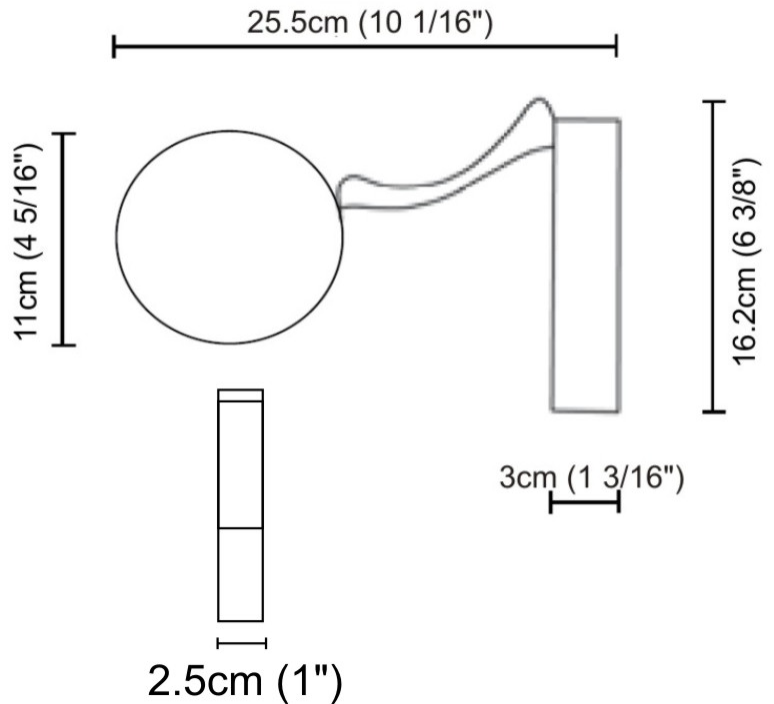

DO NOT DISTURB SURFACE

D133027-

base number _____
Finish _____
Options _____

1. To build a product code in our configurator select the specify button on the base model # product page
2. To build a manual product code on this datasheet choose from the options listed below in blue font and add the suffix to the base model #

GENERAL

Series: Do Not Disturb
Brand: Knikerboker
Division: Design
Mounting Type: Surface
Mounting Location: Wall
Subcategory: Ambient

PHYSICAL

Shape: Round
Diameter (mm): 110
Diameter (in): 4 5/16
Length (mm): 30
Length (in): 1 3/16
Width (mm): 25
Width (in): 1
Height (mm): 162
Height (in): 6 3/8
Extension (mm): 255
Extension (in): 10 1/16
Light Distribution: Direct / Indirect
Diffuser: Opal
Fixture Finish: [EWH](#) / [EBK](#) / [MAN](#) / [COF](#) / [PRD](#) / [SLF](#) / [GLF](#) / [CLF](#) / [BRL](#)
Fixture Material: Metal

ELECTRICAL

Lamp Type: LED
Total Output Wattage (W): 8
Dimming: Non-Dimmable
Driver Included: Yes
Driver Location: Integrated
Driver Type: Constant Voltage - Universal
Driver Class: Class 2
Input Voltage (V): 120 - 277
Upon Request: Integral: Phase dimming 120Vac / (See components)
Remote: 0-10Vdc dimming

LED

Number of LEDs: 1
Color Temperature (°K): 3000
Max. Delivered Lumen (lm): 1000
CRI: >85 CRI
Lamp Life (hrs): 50000

OPTICAL

RATINGS AND CERTIFICATIONS

Certified By: Certified for North American Standards
IP rating: IP20