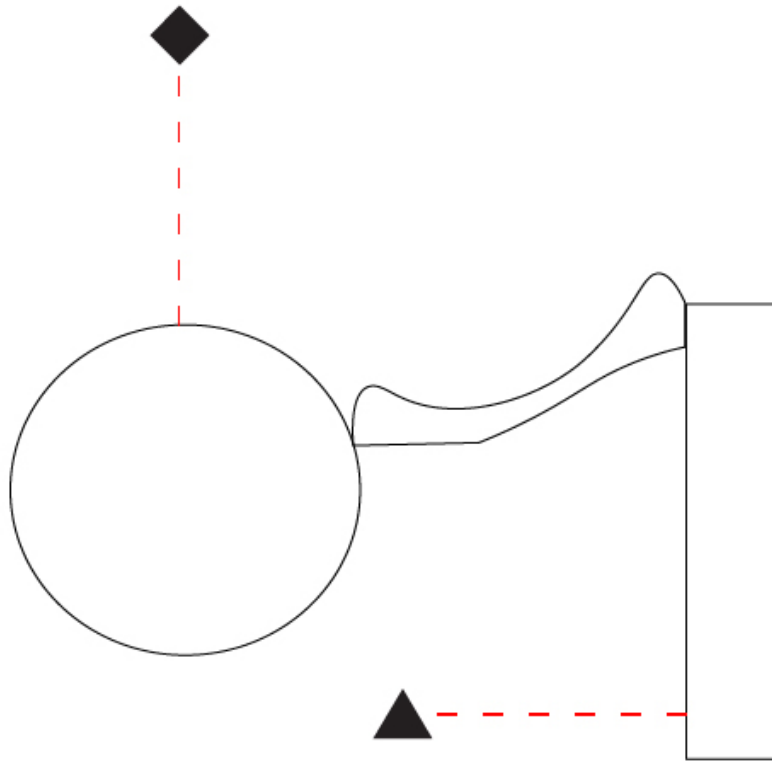

DO NOT DISTURB SURFACE

D133027-

PROJECT

TYPE

SPECIFIER

QUANTITY

DATE

D