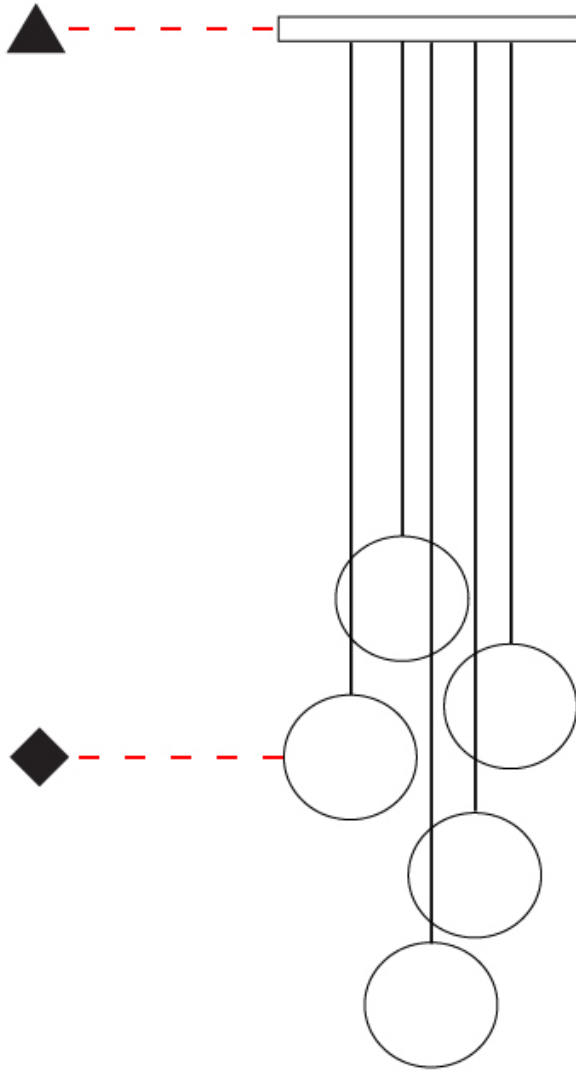

DO NOT DISTURB SUSPENSION

D131121-

PROJECT _____

TYPE _____

SPECIFIER _____

QUANTITY _____

DATE _____

D