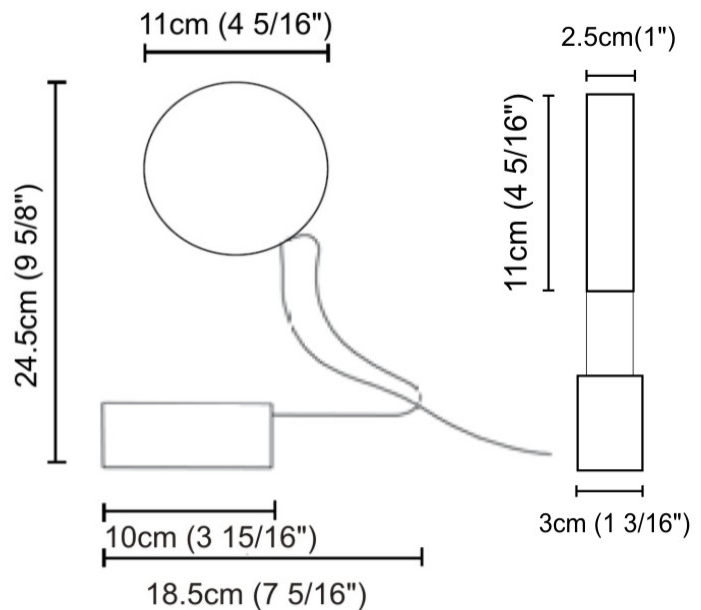

PROJECT	
TYPE	
SPECIFIER	
QUANTITY	
DATE	

DO NOT DISTURB PORTABLE

D134023-

base number   Finish
Options

1. To build a product code in our configurator select the specify button on the base model # product page
2. To build a manual product code on this datasheet choose from the options listed below in blue font and add the suffix to the base model #

GENERAL

Series: Do Not Disturb
Brand: Knikerboker
Division: Design
Mounting Type: Portable
Mounting Location: Table
Subcategory: Table

PHYSICAL

Shape: Round
Length (mm): 185
Length (in): 7 ⁵/₁₆
Width (mm): 30
Width (in): 1 ³/₁₆
Height (mm): 245
Height (in): 9 ⁵/₈
Light Distribution: Direct / Indirect
Diffuser: Opal
Fixture Finish: EWH / EBK / MAN / COF / PRD / SLF / GLF / CLF / BRL
Fixture Material: Metal

ELECTRICAL

Lamp Type: LED
Input Wattage (W): 8
Total Output Wattage (W): 7
Dimming: Non-Dimmable
Driver Included: Yes
Driver Location: Integrated
Driver Type: Constant Voltage - 120Vac
Driver Class: Class 2
Input Voltage (V): 120
Output Voltage (V): 24

LED

Number of LEDs: 1
Color Temperature (°K): 3000
Max. Delivered Lumen (lm): 1000
CRI: >85 CRI
Lamp Life (hrs): 50000

OPTICAL

RATINGS AND CERTIFICATIONS

Certified By: Certified for North American Standards
IP rating: IP20