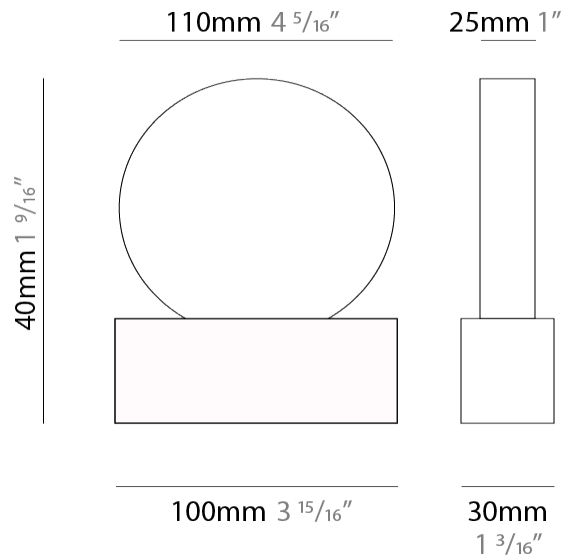

PROJECT _____
TYPE _____
SPECIFIER _____
QUANTITY _____
DATE _____

DO NOT DISTURB PORTABLE

D134019-

base number _____
Finish Options _____

1. To build a product code in our configurator select the specify button on the base model # product page
2. To build a manual product code on this datasheet choose from the options listed below in blue font and add the suffix to the base model #

GENERAL

Series: Do Not Disturb
Partner: Knikerboker
Division: Design
Installation: Portable
Product Type: Table
Mounting Location: Table
Light Distribution: Direct / Indirect

PHYSICAL

Shape: Round
Length (mm): 110
Length (in): 4 ⁵/₁₆
Width (mm): 30
Width (in): 1 ³/₁₆
Height (mm): 140
Height (in): 5 ¹/₂
Diffuser: Opal
Fixture Finish: EWH / EBK / MAN / COF / PRD / SLF / GLF / CLF / BRL
Fixture Material: Metal

ELECTRICAL

Lamp Type: LED
Total Output Wattage (W): 8
Dimming: Non-Dimmable
Driver Included: Yes
Driver Location: Integrated
Driver Type: Constant Voltage 120Vac
Driver Class: Class 2
Input Voltage (V): 120
Output Voltage (V): 24

LED

Number of LEDs: 1
Color Temperature (°K): 3000
Max. Delivered Lumen (lm): 1000
CRI: >85 CRI

OPTICAL

RATINGS AND CERTIFICATIONS

Certified By: Certified for North American Standards
IP rating: IP20