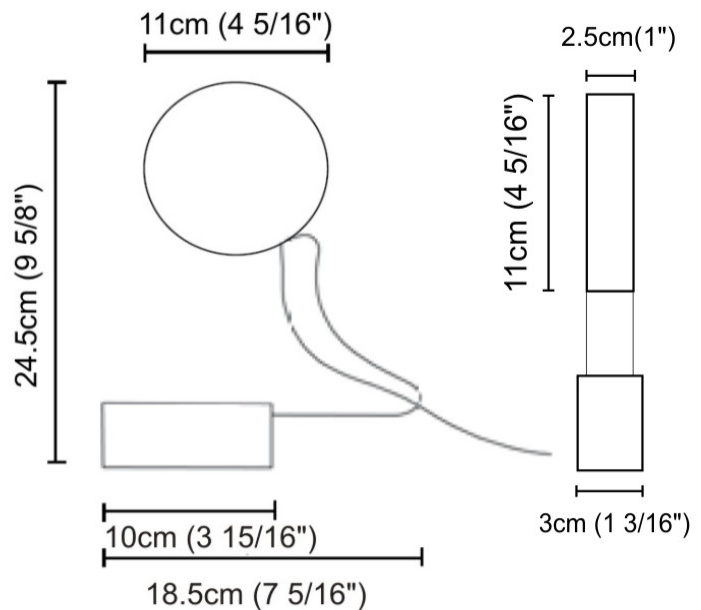

PROJECT	
TYPE	
SPECIFIER	
QUANTITY	
DATE	

DO NOT DISTURB PORTABLE

D134023-

base number   Finish
Options

1. To build a product code in our configurator select the specify button on the base model # product page
2. To build a manual product code on this datasheet choose from the options listed below in blue font and add the suffix to the base model #

GENERAL

Series: Do Not Disturb
Partner: Knikerboker
Division: Design
Installation: Portable
Product Type: Table
Mounting Location: Table
Light Distribution: Direct / Indirect

PHYSICAL

Shape: Round
Length (mm): 185
Length (in): 7 5/16
Width (mm): 30
Width (in): 1 3/16
Height (mm): 245
Height (in): 9 5/8
Diffuser: Opal
Fixture Finish: EWH / EBK / MAN / COF / PRD / SLF / GLF / CLF / BRL
Fixture Material: Metal

ELECTRICAL

Lamp Type: LED
Input Wattage (W): 8
Total Output Wattage (W): 7
Dimming: Non-Dimmable
Driver Included: Yes
Driver Location: Integrated
Driver Type: Constant Voltage - 120Vac
Driver Class: Class 2
Input Voltage (V): 120
Output Voltage (V): 24

LED

Number of LEDs: 1
Color Temperature (°K): 3000
Max. Delivered Lumen (lm): 1000
CRI: >85 CRI
Lamp Life (hrs): 50000

OPTICAL

RATINGS AND CERTIFICATIONS

Certified By: Certified for North American Standards
IP rating: IP20