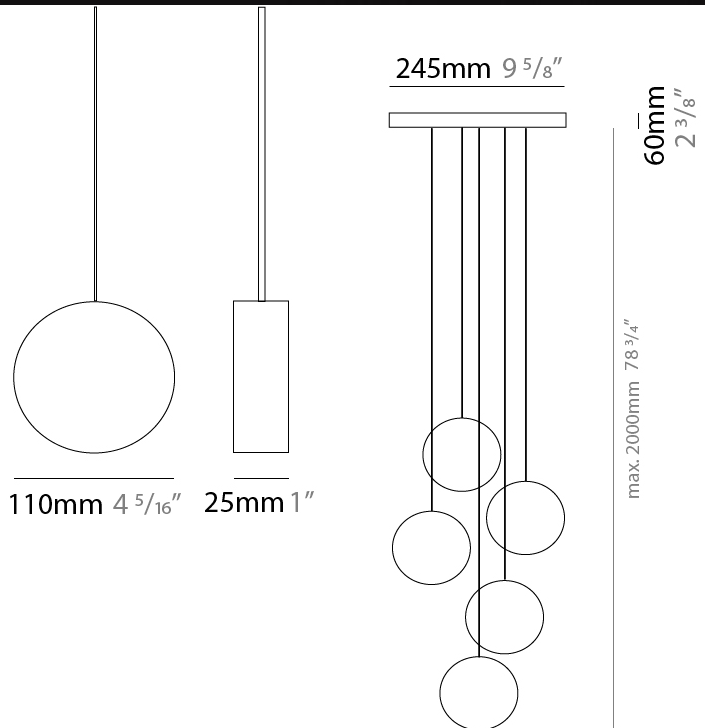

DO NOT DISTURB SUSPENSION

D131121-

base number _____
Finish Options _____

1. To build a product code in our configurator select the specify button on the base model # product page
2. To build a manual product code on this datasheet choose from the options listed below in blue font and add the suffix to the base model #

GENERAL

Series: Do Not Disturb
Brand: Knikerboker
Division: Design
Mounting Type: Suspension
Mounting Location: Ceiling
Subcategory: Ambient

PHYSICAL

Shape: Round
Diameter (mm): 245
Diameter (in): 9 5/8
Height (mm): 1500
Height (in): 59 1/16
Light Distribution: Direct / Indirect
Diffuser: Opal
Fixture Finish: EWH / EBK / MAN / COF / PRD / SLF / GLF / CLF / BRL
Fixture Material: Aluminum
Cable Details: Silicon Coaxial Cable 1500mm / 59 1/16"

ELECTRICAL

Lamp Type: LED
Input Wattage (W): 40
Total Output Wattage (W): 35
Dimming: Non-Dimmable
Driver Included: Yes
Driver Location: Integrated
Driver Type: Constant Voltage - Universal
Driver Class: Class 2
Input Voltage (V): 120 - 277
Output Voltage (V): 24
Upon Request: Remote: Phase dimming @120Vac only / Integral: 0-10Vdc dimming

LED

Number of LEDs: 5
Color Temperature (°K): 3000
Max. Delivered Lumen (lm): 5000
CRI: >85 CRI
Lamp Life (hrs): 50000

OPTICAL

RATINGS AND CERTIFICATIONS

Certified By: Certified for North American Standards
IP rating: IP20